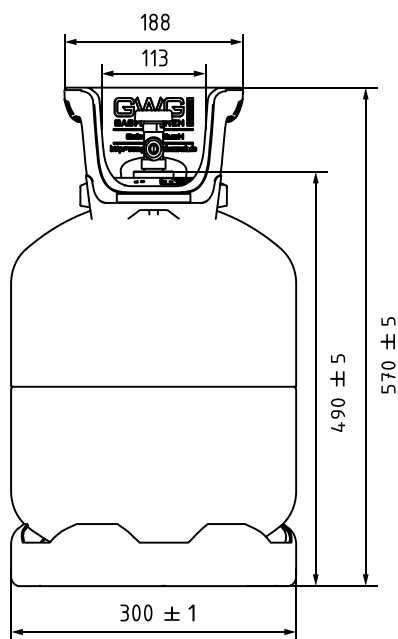

QUALITY IS OUR STRENGTH

THE 11 KG PROPELLANT GAS CYLINDER HAS THE FOLLOWING PROPERTIES:

- » **Equipment:** Plastic collar and two-layer coating with significantly improved corrosion protection up to class C5-M

- » **Sustainability:** By using the highest quality materials efficiently, we guarantee the longevity of your products as classic reusable packaging.

- » **Environmentally friendly:** Fully recyclable packaging with a smaller environmental footprint thanks to our ongoing investment in modern, energy-efficient manufacturing.

- » **Valve:** EN ISO 15995-compliant with safety device, EC approval and 15 years of use

» **Technical data:**

Tara weight:	8.0 kg (approx.)
Filling weight:	11.4 kg (max.)
Volume:	27.2 l
Test pressure:	30 bar

- » **Customer-oriented:** The products are each powder-coated in a single colour as standard and have screen printing and a safety sticker.

We can also customise your product with additional stickers, barcodes, sleeves, two-layer paint or multi-colour finishes according to individual consultation.

Certification

Gasflaschenwerk Grünhain GmbH is certified in accordance with Directive 2010/35/EU, ADR, RID. Production monitoring and initial testing is carried out in accordance with the above principles by the company's own testing service, which is recognised in accordance with point 1.8.7.6. Certification is carried out by the notified body.